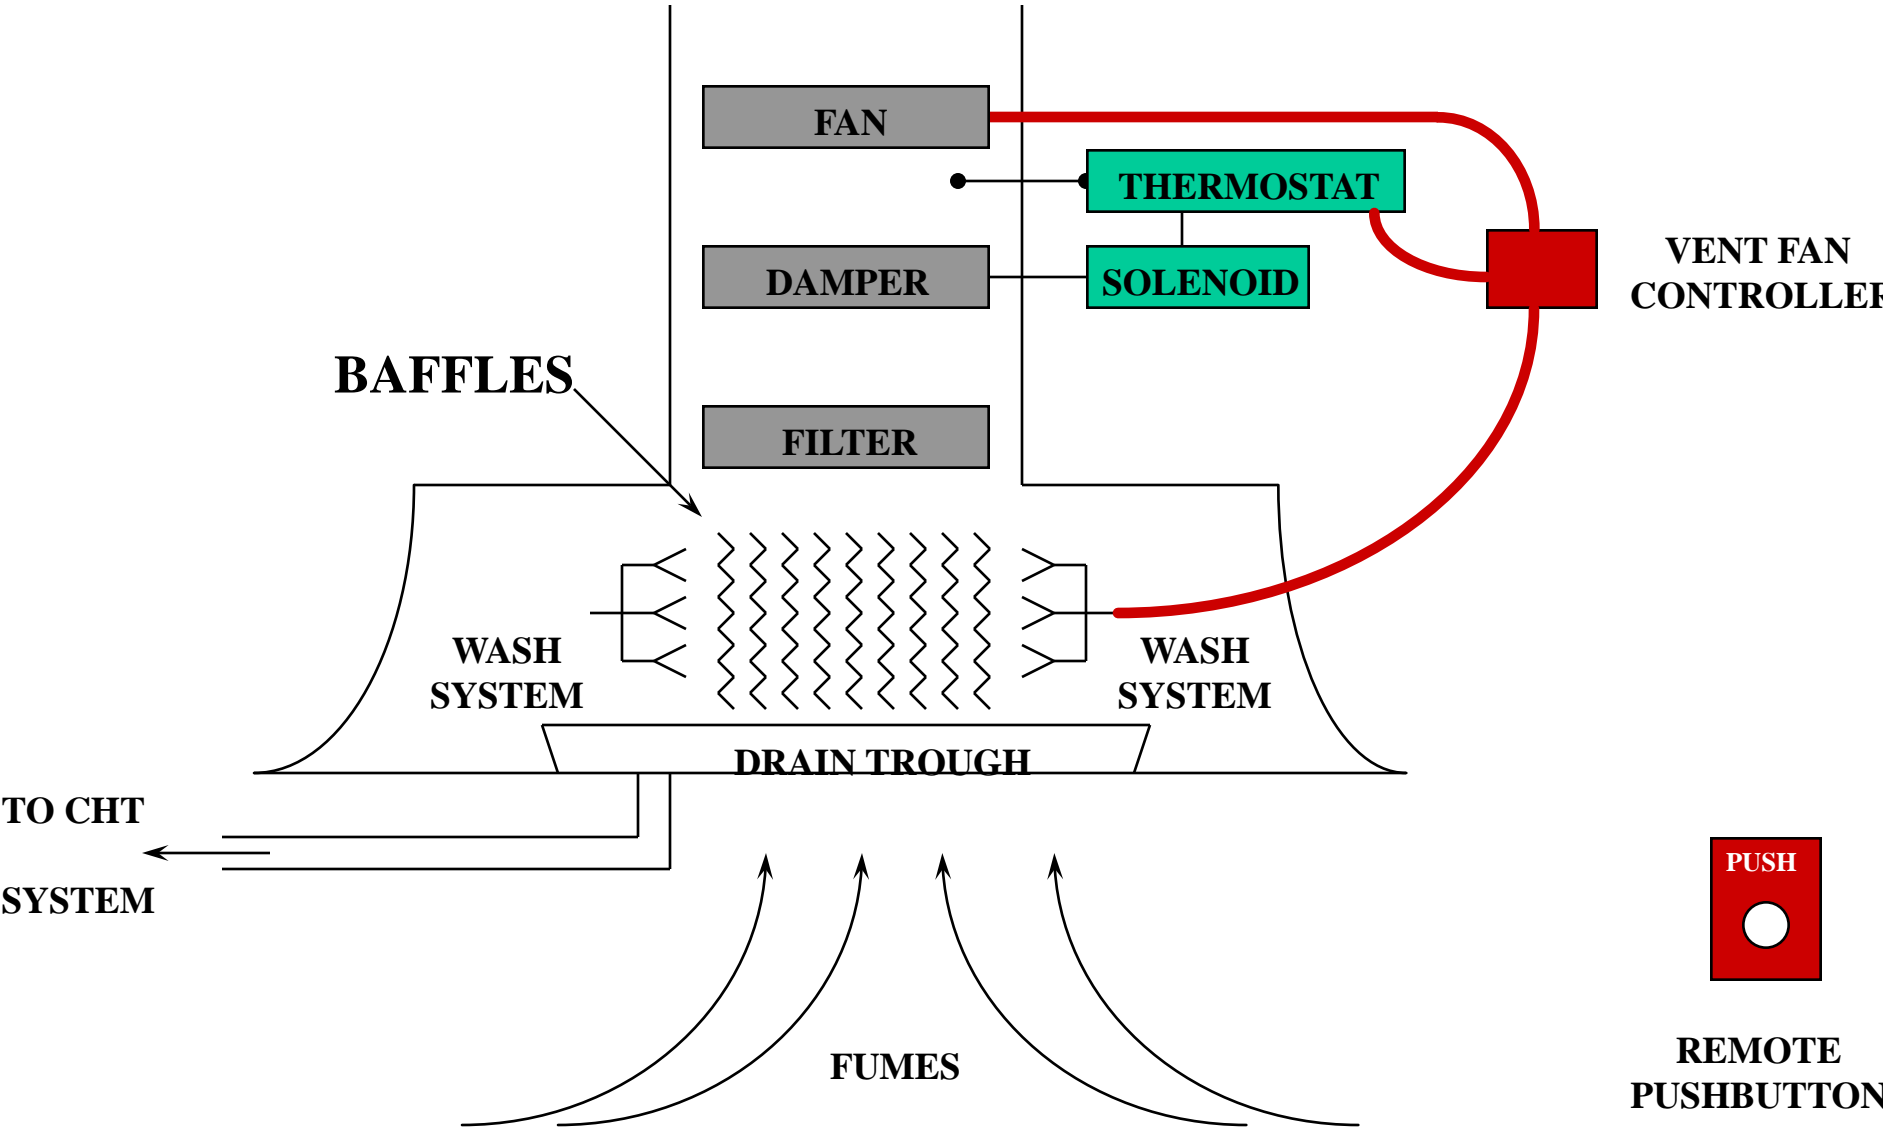

# Gaylord Hood

**DEEP FAT FRYER UNIT**

# RANGE GUARD SYSTEM

# APC SYSTEM COMPONENTS

REMOTE MANUAL CONTROL BOX

PRESSURE RELEASE CONTROL BOX

CYLINDER ASSEMBLY

DETECTOR