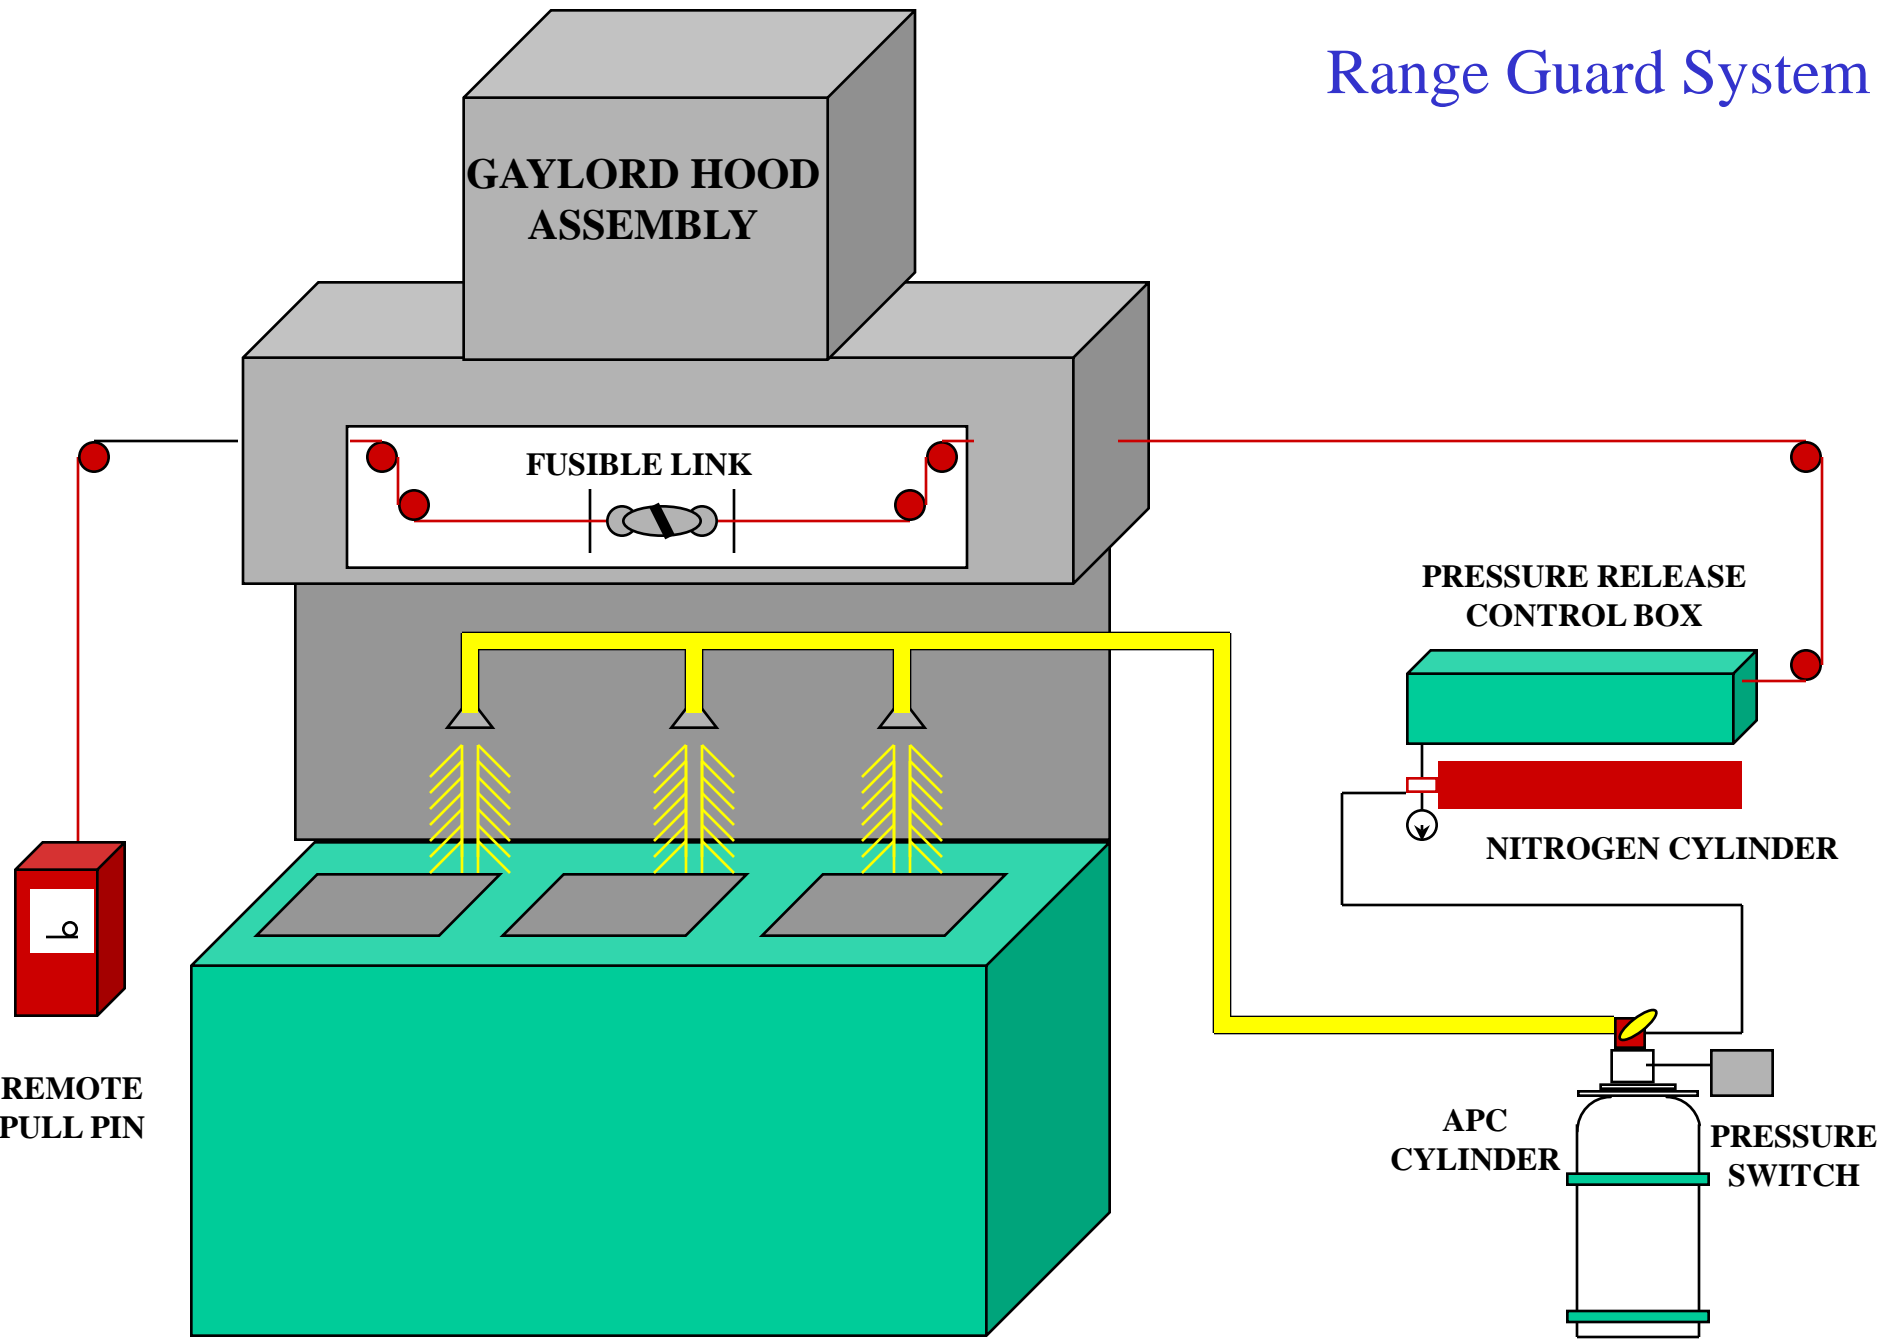

Range Guard System