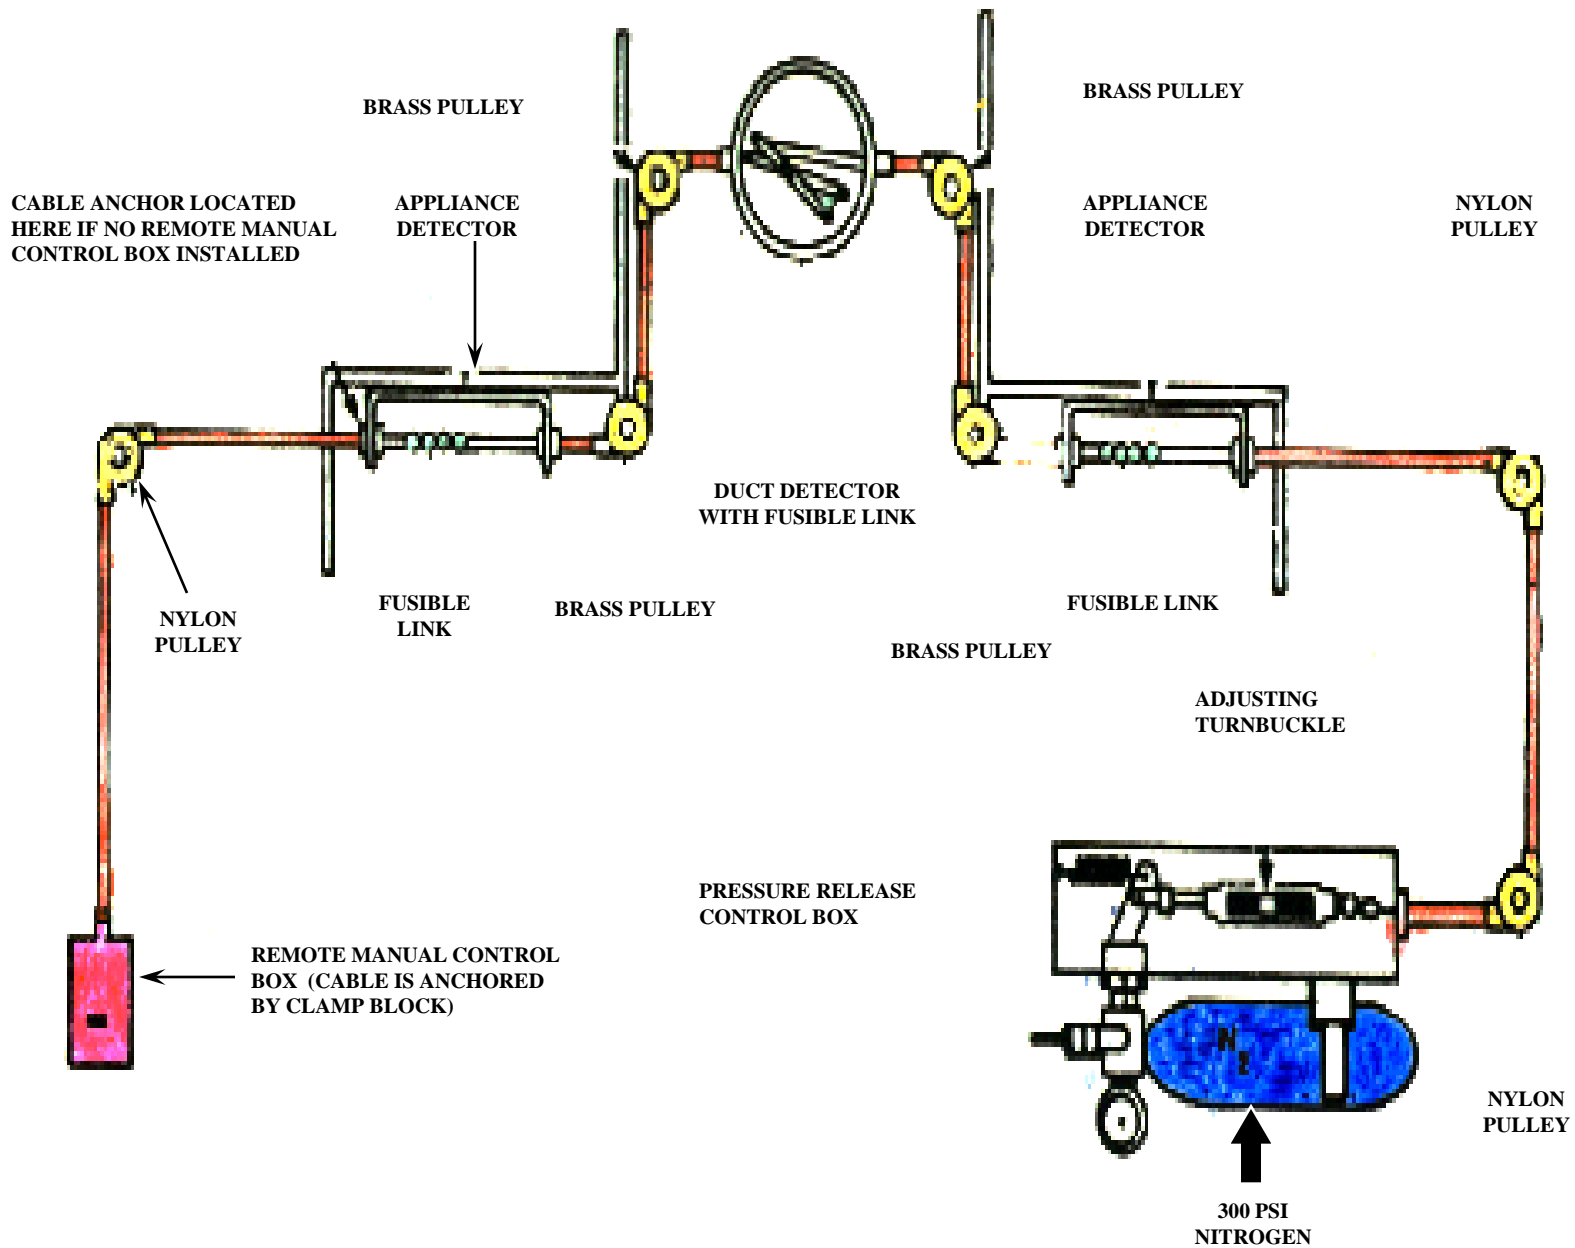

# RANGE GUARD SYSTEM

# APC SYSTEM COMPONENTS

REMOTE MANUAL CONTROL BOX

PRESSURE RELEASE CONTROL BOX

CYLINDER ASSEMBLY

DETECTOR