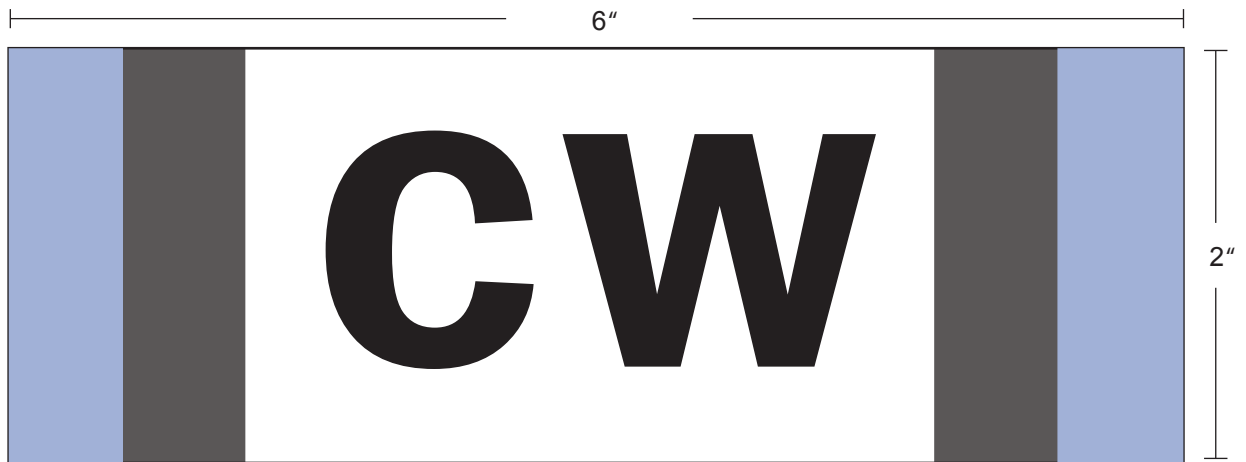

NOTE: REFLECTIVE MATERIAL (RED)
WHITE 1" LETTERS
GRAPHIC IS NOT TO SCALE.

DAMAGE CONTROL SIGNAGE SKETCH # 102
FM (Reflective DC Pipe Markings, 6" x 2")

NOTE: REFLECTIVE MATERIAL (RED, BLACK AND WHITE)
1" BLACK LETTERS
GRAPHIC IS NOT TO SCALE.

DAMAGE CONTROL SIGNAGE SKETCH # 103
AFFF (Reflective DC Pipe Markings, 6" x 2")

NOTE: REFLECTIVE MATERIAL (BLUE, BLACK AND WHITE)
1" BLACK LETTERS
GRAPHIC IS NOT TO SCALE.

DAMAGE CONTROL SIGNAGE SKETCH # 104
CW (Reflective DC Pipe Markings, 6" x 2")