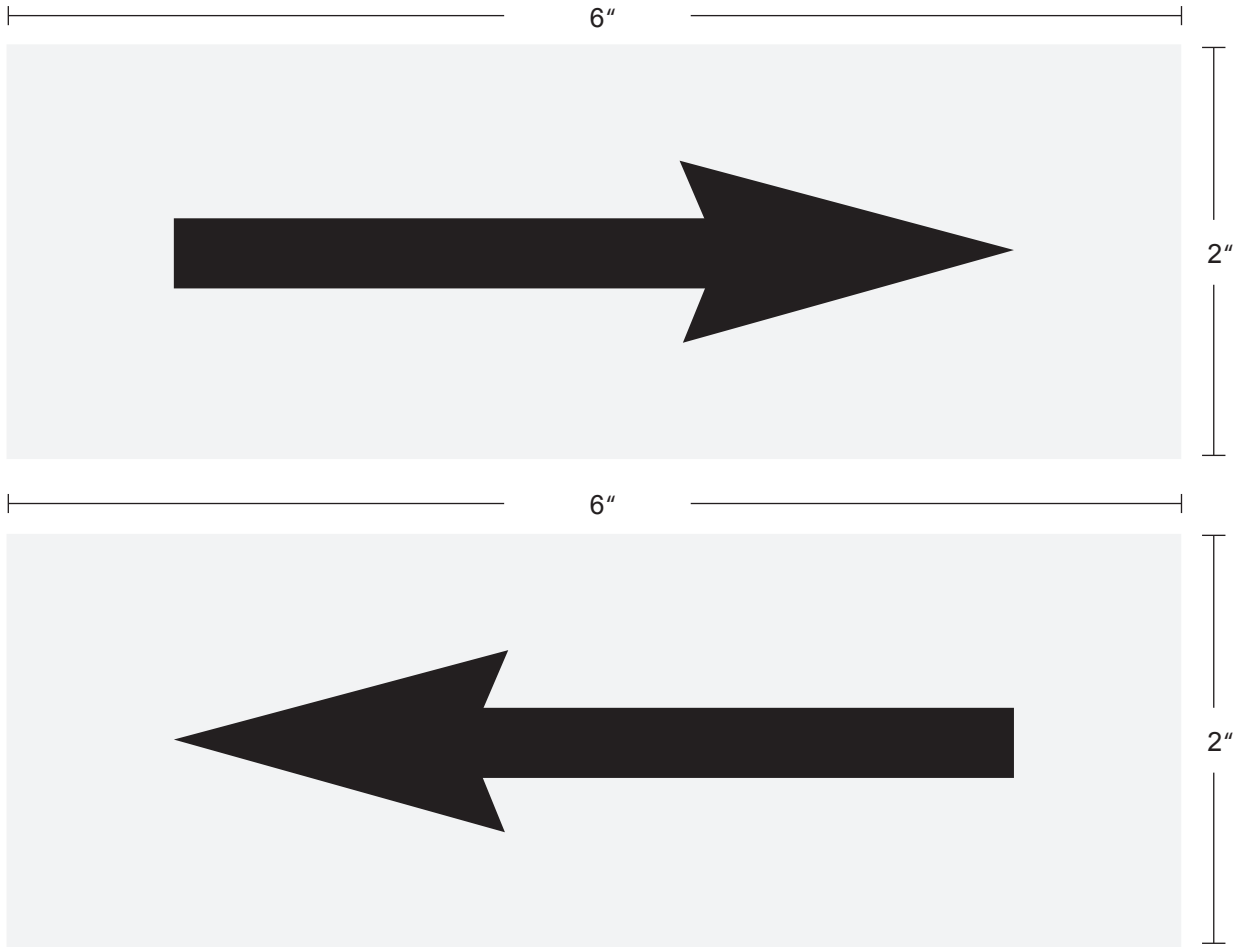

NOTE: REFLECTIVE MATERIAL (RED)
WHITE 1" LETTERS
GRAPHIC IS NOT TO SCALE.

DAMAGE CONTROL SIGNAGE SKETCH # 102
FM (Reflective DC Pipe Markings, 6" x 2")

NOTE: REFLECTIVE MATERIAL (RED, BLACK AND WHITE)
1" BLACK LETTERS
GRAPHIC IS NOT TO SCALE.

DAMAGE CONTROL SIGNAGE SKETCH # 103
AFFF (Reflective DC Pipe Markings, 6" x 2")

NOTE: REFLECTIVE MATERIAL (BLUE, BLACK AND WHITE)
1" BLACK LETTERS
GRAPHIC IS NOT TO SCALE.

DAMAGE CONTROL SIGNAGE SKETCH # 104
CW (Reflective DC Pipe Markings, 6" x 2")

NOTE: REFLECTIVE MATERIAL (MAGENTA)
1" WHITE LETTERS
GRAPHIC IS NOT TO SCALE.

DAMAGE CONTROL SIGNAGE SKETCH # 105
JP-5 (Reflective DC Pipe Markings, 6" x 2")

NOTE: REFLECTIVE MATERIAL (WHITE)
BLACK ARROW 4-1/2" LENGTH
GRAPHICS ARE NOT TO SCALE.

DAMAGE CONTROL SIGNAGE SKETCH # 106
Arrow (Reflective DC Pipe Markings, 6" x 2")