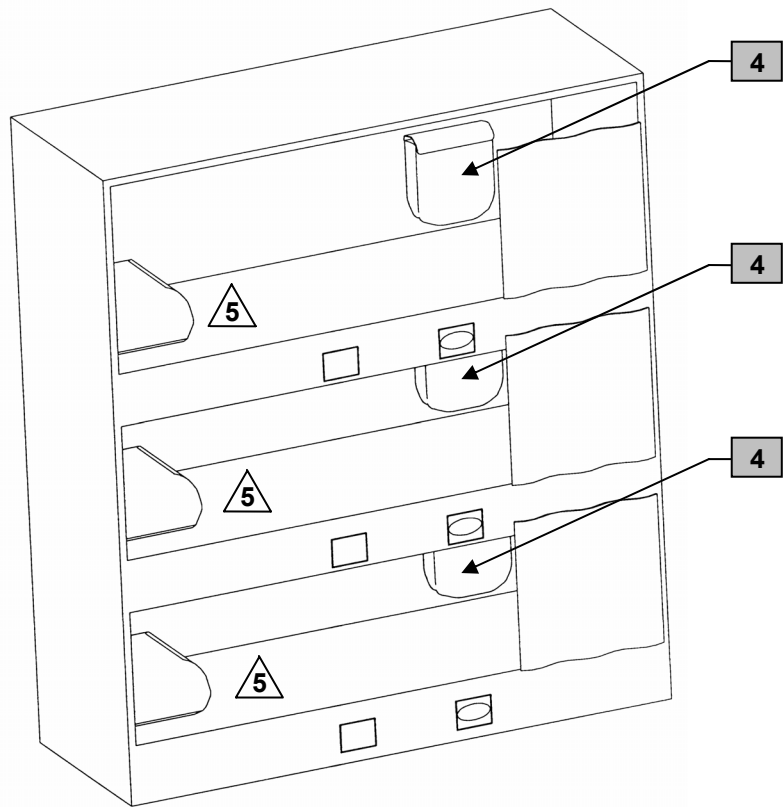

LEGEND

- Kit Stowage
- Locker/Furnishings

- NOTE: 1. MCU-2P RACK SYSTEMS ONLY CONTAIN INDIVIDUAL MCU-2P KITS.
2. MCU-2P KITS ARE STORED ON RACK SYSTEMS. EACH RACK CONTAINS 7 MCU-2P KITS ON INDIVIDUAL HOOKS.

DAMAGE CONTROL EQUIPMENT STOWAGE SKETCH #009
MCU-2P MASS STOWAGE
VIEW #1 – OVERHEAD VIEW

LEGEND

- Kit Stowage
- Locker/Furnishings

- NOTE: 1. MCU-2P RACK SYSTEMS ONLY CONTAIN INDIVIDUAL MCU-2P KITS.
 2. MCU-2P KITS ARE STORED ON RACK SYSTEMS. EACH RACK CONTAINS 7 MCU-2P KITS ON INDIVIDUAL HOOKS.

DAMAGE CONTROL EQUIPMENT STOWAGE SKETCH #010
MCU-2P MASS STOWAGE
VIEW #2 – 3D VIEW

LEGEND

-  - Kit Stowage
-  - Locker/Furnishings

NOTE: 1. MCU-2P RACK SYSTEMS ONLY CONTAIN INDIVIDUAL MCU-2P KITS.

DAMAGE CONTROL EQUIPMENT STOWAGE SKETCH #011
MCU-2P STOWAGE IN BERTHING