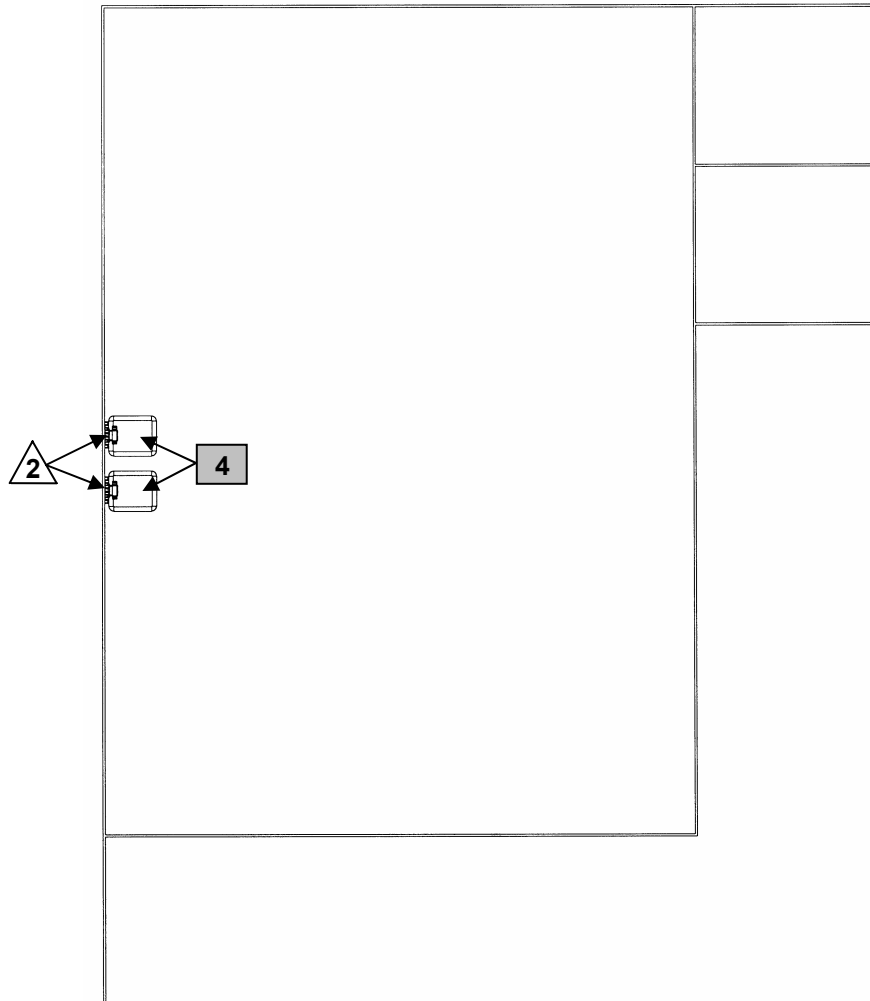

DAMAGE CONTROL EQUIPMENT STOWAGE SKETCH #010
MCU-2P MASS STOWAGE
VIEW #2 – 3D VIEW

LEGEND

-  - Kit Stowage
-  - Locker/Furnishings

NOTE: 1. MCU-2P RACK SYSTEMS ONLY CONTAIN INDIVIDUAL MCU-2P KITS.

DAMAGE CONTROL EQUIPMENT STOWAGE SKETCH #011
MCU-2P STOWAGE IN BERTHING