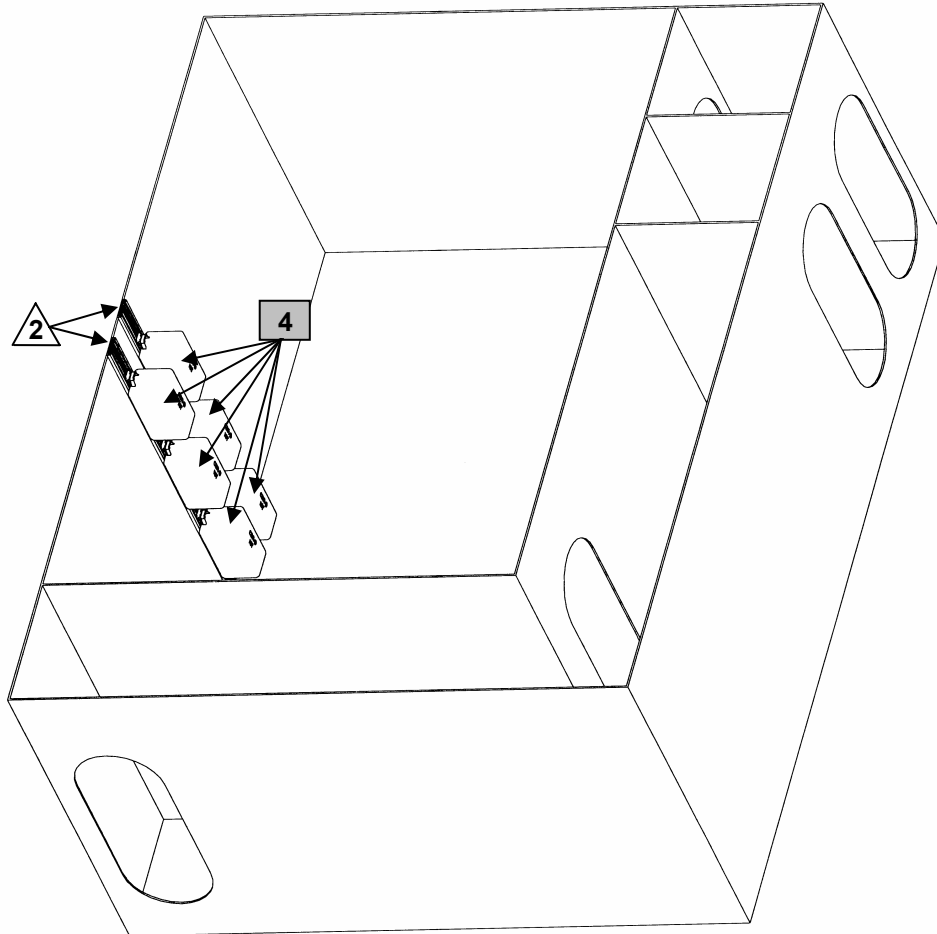

LEGEND

-  - Kit Stowage
-  - Locker/Furnishings

- NOTE: 1. MCU-2P RACK SYSTEMS ONLY CONTAIN INDIVIDUAL MCU-2P KITS.
2. MCU-2P KITS ARE STORED ON RACK SYSTEMS. EACH RACK CONTAINS 3 MCU-2P KITS ON INDIVIDUAL HOOKS.

DAMAGE CONTROL EQUIPMENT STOWAGE SKETCH #012

MCU-2P STOWAGE IN DECONTAMINATION STATION

VIEW #1 – OVERHEAD VIEW

LEGEND

- Kit Stowage

- Locker/Furnishings

- NOTE: 1. MCU-2P RACK SYSTEMS ONLY CONTAIN INDIVIDUAL MCU-2P KITS.
 2. MCU-2P KITS ARE STORED ON RACK SYSTEMS. EACH RACK CONTAINS 3 MCU-2P KITS ON INDIVIDUAL HOOKS.