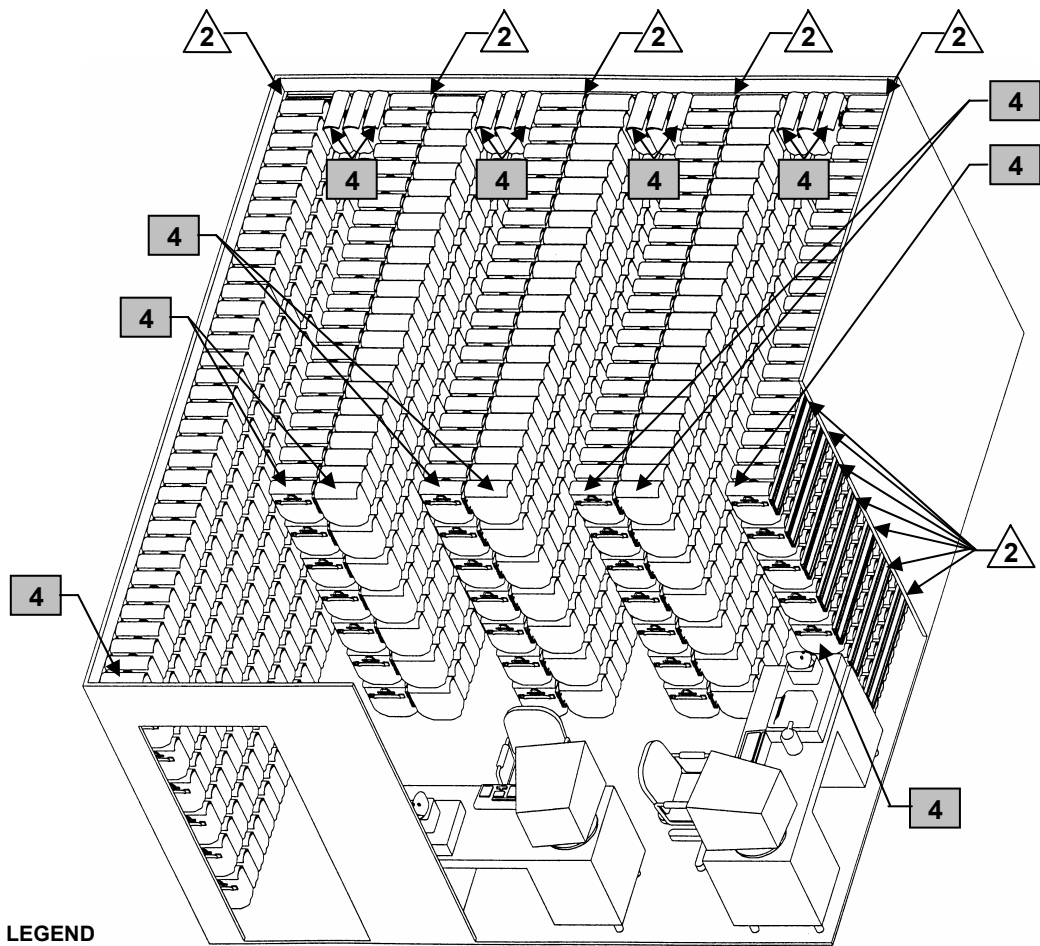

LEGEND

- Kit Stowage
- Locker/Furnishings

- NOTE: 1. MCU-2P RACK SYSTEMS ONLY CONTAIN INDIVIDUAL MCU-2P KITS.
2. MCU-2P KITS ARE STORED ON RACK SYSTEMS. EACH RACK CONTAINS 7 MCU-2P KITS ON INDIVIDUAL HOOKS.

DAMAGE CONTROL EQUIPMENT STOWAGE SKETCH #009
MCU-2P MASS STOWAGE
VIEW #1 – OVERHEAD VIEW

LEGEND

- Kit Stowage
- Locker/Furnishings

- NOTE: 1. MCU-2P RACK SYSTEMS ONLY CONTAIN INDIVIDUAL MCU-2P KITS.
 2. MCU-2P KITS ARE STORED ON RACK SYSTEMS. EACH RACK CONTAINS 7 MCU-2P KITS ON INDIVIDUAL HOOKS.

DAMAGE CONTROL EQUIPMENT STOWAGE SKETCH #010
MCU-2P MASS STOWAGE
VIEW #2 – 3D VIEW

LEGEND

-  - Kit Stowage
-  - Locker/Furnishings

NOTE: 1. MCU-2P RACK SYSTEMS ONLY CONTAIN INDIVIDUAL MCU-2P KITS.

DAMAGE CONTROL EQUIPMENT STOWAGE SKETCH #011
MCU-2P STOWAGE IN BERTHING