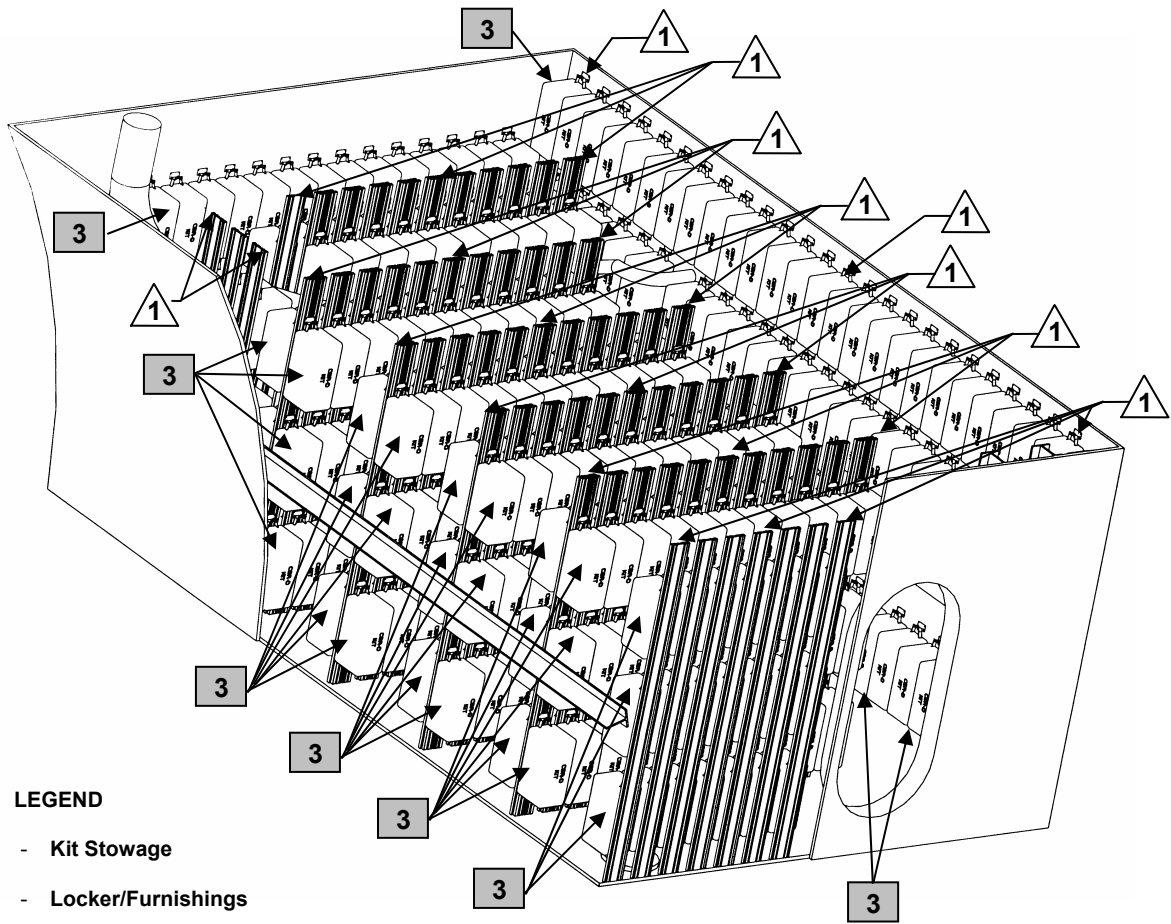

| LIST OF MATERIAL/EQUIPMENT | | | |
|----------------------------|-----------------------|---|---|
| Location No. | Description | Dwg or Spec No. | Remarks |
| 1 | CBR-D IPE Rack System | DC Equipment Stowage Sketch Sec. 4 #098, #099 | The number of racks in a space is dependent on the size of the space. |
| 2 | MCU-2P Rack System | DC Equipment Stowage Sketch Sec. 4 #101 | The number of racks in a space is dependent on the size of the space. |
| 3 | CBR-D IPE Kit | DC Equipment Stowage Sketch Sec. 4 #098 | The number of racks in a space is dependent on the size of the space. |
| 4 | MCU-2P Kit | DC Equipment Stowage Sketch Sec. 4 #101 | The number of racks in a space is dependent on the size of the space. |
| 5 | Berth | | |
| 6 | Locker (Personal) | | |

LEGEND

-  - Kit Stowage
-  - Locker/Furnishings

- NOTE: 1. CBR RACK SYSTEMS ONLY CONTAIN INDIVIDUAL CBR-D IPE KITS.
 2. CBR-D IPE KITS ARE STORED ON RACK SYSTEMS. EACH RACK CONTAINS 3 CBR-D IPE KITS ON INDIVIDUAL HOOKS.

DAMAGE CONTROL EQUIPMENT STOWAGE SKETCH #005
CBR-D IPE COMPARTMENT STOWAGE
VIEW #1 – OVERHEAD VIEW

- LEGEND**
- - Kit Storage
 - △ - Locker/Furnishings
- NOTE:** 1. CBR RACK SYSTEMS ONLY CONTAIN INDIVIDUAL CBR-D IPE KITS.
 2. CBR-D IPE KITS ARE STORED ON RACK SYSTEMS. EACH RACK CONTAINS 3 CBR-D IPE KITS ON INDIVIDUAL HOOKS.