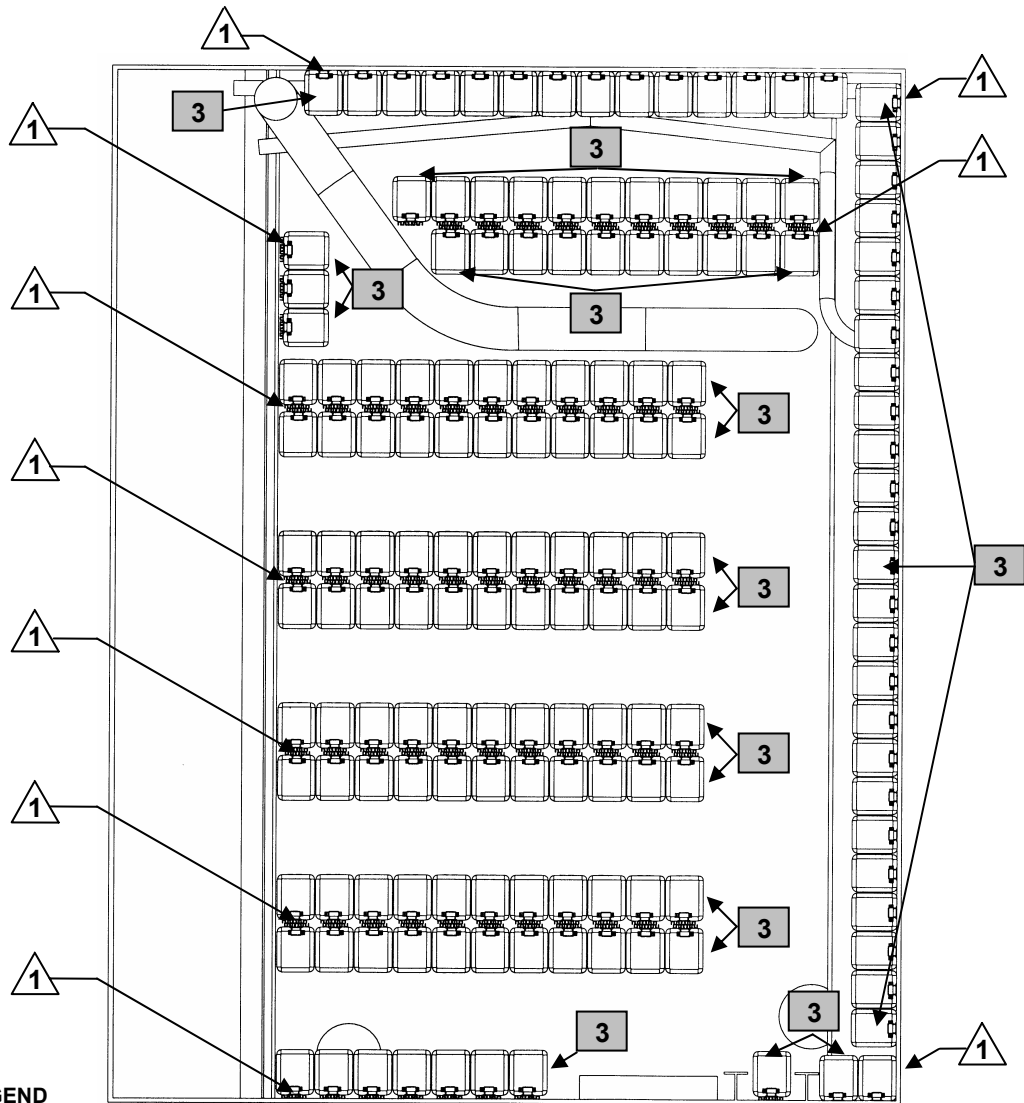

| LIST OF MATERIAL/EQUIPMENT | | | |
|----------------------------|-----------------------|---|---|
| Location No. | Description | Dwg or Spec No. | Remarks |
| 1 | CBR-D IPE Rack System | DC Equipment Stowage Sketch Sec. 4 #098, #099 | The number of racks in a space is dependent on the size of the space. |
| 2 | MCU-2P Rack System | DC Equipment Stowage Sketch Sec. 4 #101 | The number of racks in a space is dependent on the size of the space. |
| 3 | CBR-D IPE Kit | DC Equipment Stowage Sketch Sec. 4 #098 | The number of racks in a space is dependent on the size of the space. |
| 4 | MCU-2P Kit | DC Equipment Stowage Sketch Sec. 4 #101 | The number of racks in a space is dependent on the size of the space. |
| 5 | Berth | | |
| 6 | Locker (Personal) | | |

LEGEND

-  - Kit Stowage
-  - Locker/Furnishings

- NOTE: 1. CBR RACK SYSTEMS ONLY CONTAIN INDIVIDUAL CBR-D IPE KITS.
 2. CBR-D IPE KITS ARE STORED ON RACK SYSTEMS. EACH RACK CONTAINS 3 CBR-D IPE KITS ON INDIVIDUAL HOOKS.

DAMAGE CONTROL EQUIPMENT STOWAGE SKETCH #005
CBR-D IPE COMPARTMENT STOWAGE
VIEW #1 – OVERHEAD VIEW

- LEGEND**
- - Kit Storage
 - △ - Locker/Furnishings
- NOTE:** 1. CBR RACK SYSTEMS ONLY CONTAIN INDIVIDUAL CBR-D IPE KITS.
 2. CBR-D IPE KITS ARE STORED ON RACK SYSTEMS. EACH RACK CONTAINS 3 CBR-D IPE KITS ON INDIVIDUAL HOOKS.