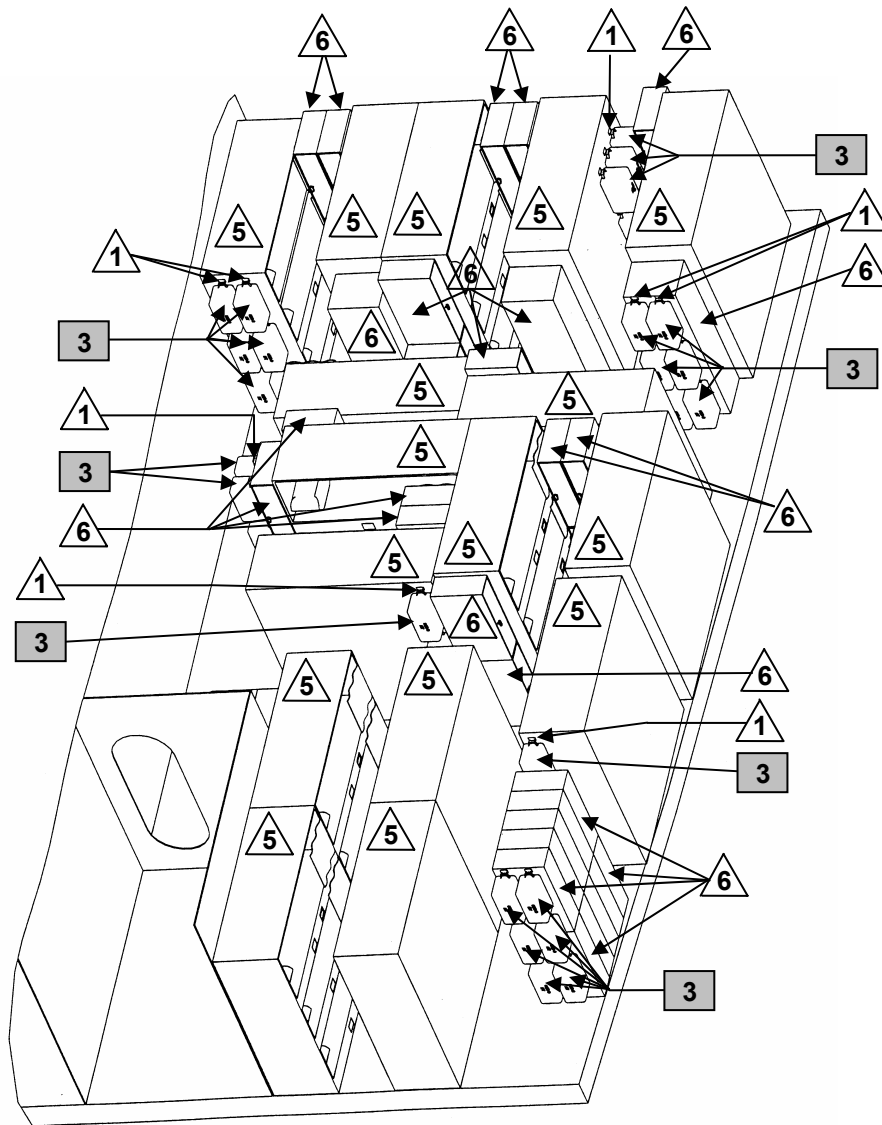

LEGEND

- Kit Storage
- Locker/Furnishings

1. NOTE: 1. CBR RACK SYSTEMS ONLY CONTAIN INDIVIDUAL CBR-D IPE KITS.
   2. CBR-D IPE KITS ARE STORED ON RACK SYSTEMS. EACH RACK CONTAINS 3 CBR-D IPE KITS ON INDIVIDUAL HOOKS.

DAMAGE CONTROL EQUIPMENT STOWAGE SKETCH #008

CBR-D IPE STOWAGE IN BERTHING COMPARTMENT

VIEW #2 – 3D VIEW