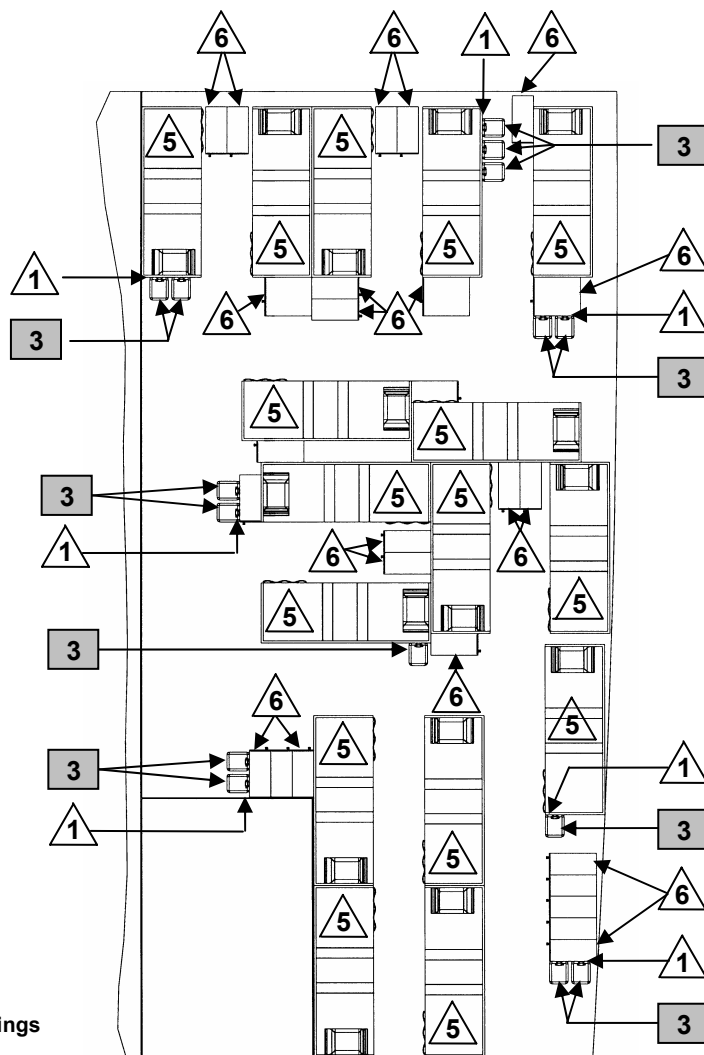

LEGEND

- Kit Stowage
- Locker/Furnishings

1. NOTE: 1. CBR RACK SYSTEMS ONLY CONTAIN INDIVIDUAL CBR-D IPE KITS.
   2. CBR-D IPE KITS ARE STORED ON RACK SYSTEMS. EACH RACK CONTAINS 3 CBR-D IPE KITS ON INDIVIDUAL HOOKS.

DAMAGE CONTROL EQUIPMENT STOWAGE SKETCH #007
CBR-D IPE STOWAGE IN BERTHING COMPARTMENT
VIEW #1 – OVERHEAD VIEW