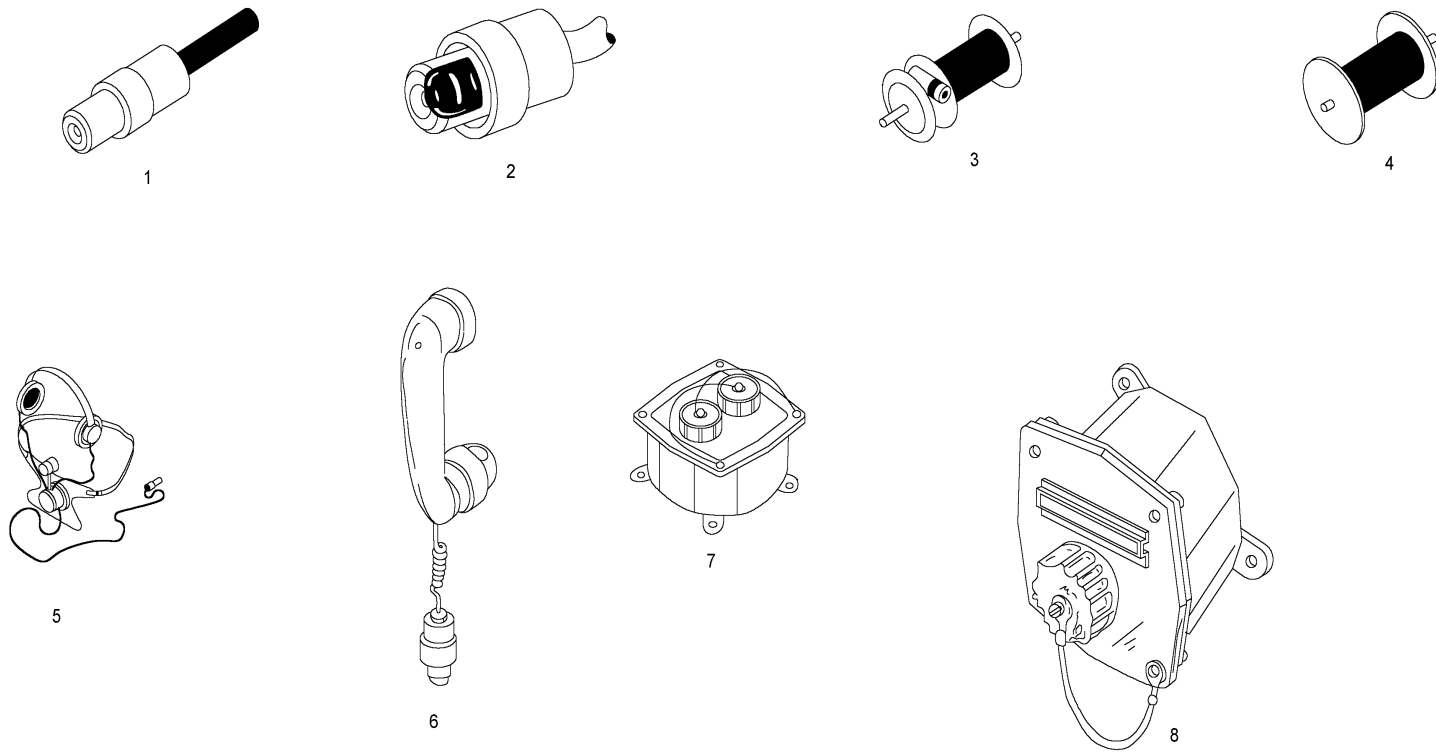

DAMAGE CONTROL LAYOUT SKETCHES
SECTION 5 - EMERGENCY COMMUNICATIONS EVOLUTION

SKETCH NO.	TITLE OF SKETCH	SHEET NO.
001	Sound Powered Phone Communications Equipment	5-2
002	Emergency V.S.P. Phones	5-3
003	Emergency V.S.P. Phone Cable Reel	5-4
004	DC Portable Radio Evolution	5-5

ITEM	QTY	EQUIPMENT
1	1	PLUG - TELEPHONE
2	1	JACK - TELEPHONE
3	1	REEL - CABLE - ORNAGE (X 40J) 200 FT.
4	1	CABLE - 200 FT. TEL TY MR-1D-1
5	2	HEADSET - CHEST - S.P. PHONES W/20' CABLE
6	1	HANDSET - SOUND POWERED PHONES
7	1	JACK BOX - DOUBLE GANG
8	1	JACK BOX - SINGLE OUTLET

EMERGENCY COMMUNICATIONS EVOLUTION - SKETCH #001
Sound Powered Phone Communications Equipment

ITEM	QTY	EQUIPMENT
1	1	HANDSET
2	1	JACKBOX
3	1	HEADBAND
4	1	TINSEL CORD
5	2	NECKSTRAP
6	1	CHEST PLATE
7	1	JACK PLUG
8	1	CABLE
9	1	SOUND POWERED TRANSMITTER
10	1	SOUND POWERED RECEIVER

ITEM	QTY	EQUIPMENT
1	1	1 CABLE ASSEMBLY - 25 FEET TRIPLE OUTLET
2	1	CABLE ASSEMBLY - 50 FEET
3	1 BOX	1 WAND LIGHT, CHEMICAL - YELLOW (BOX OF 10)
4	1	LIGHT - EXTENSION 50 FT - EXPLOSION-PROOF
5	1	LANTERN - ELECTRIC BATTERY - RECHARGEABLE