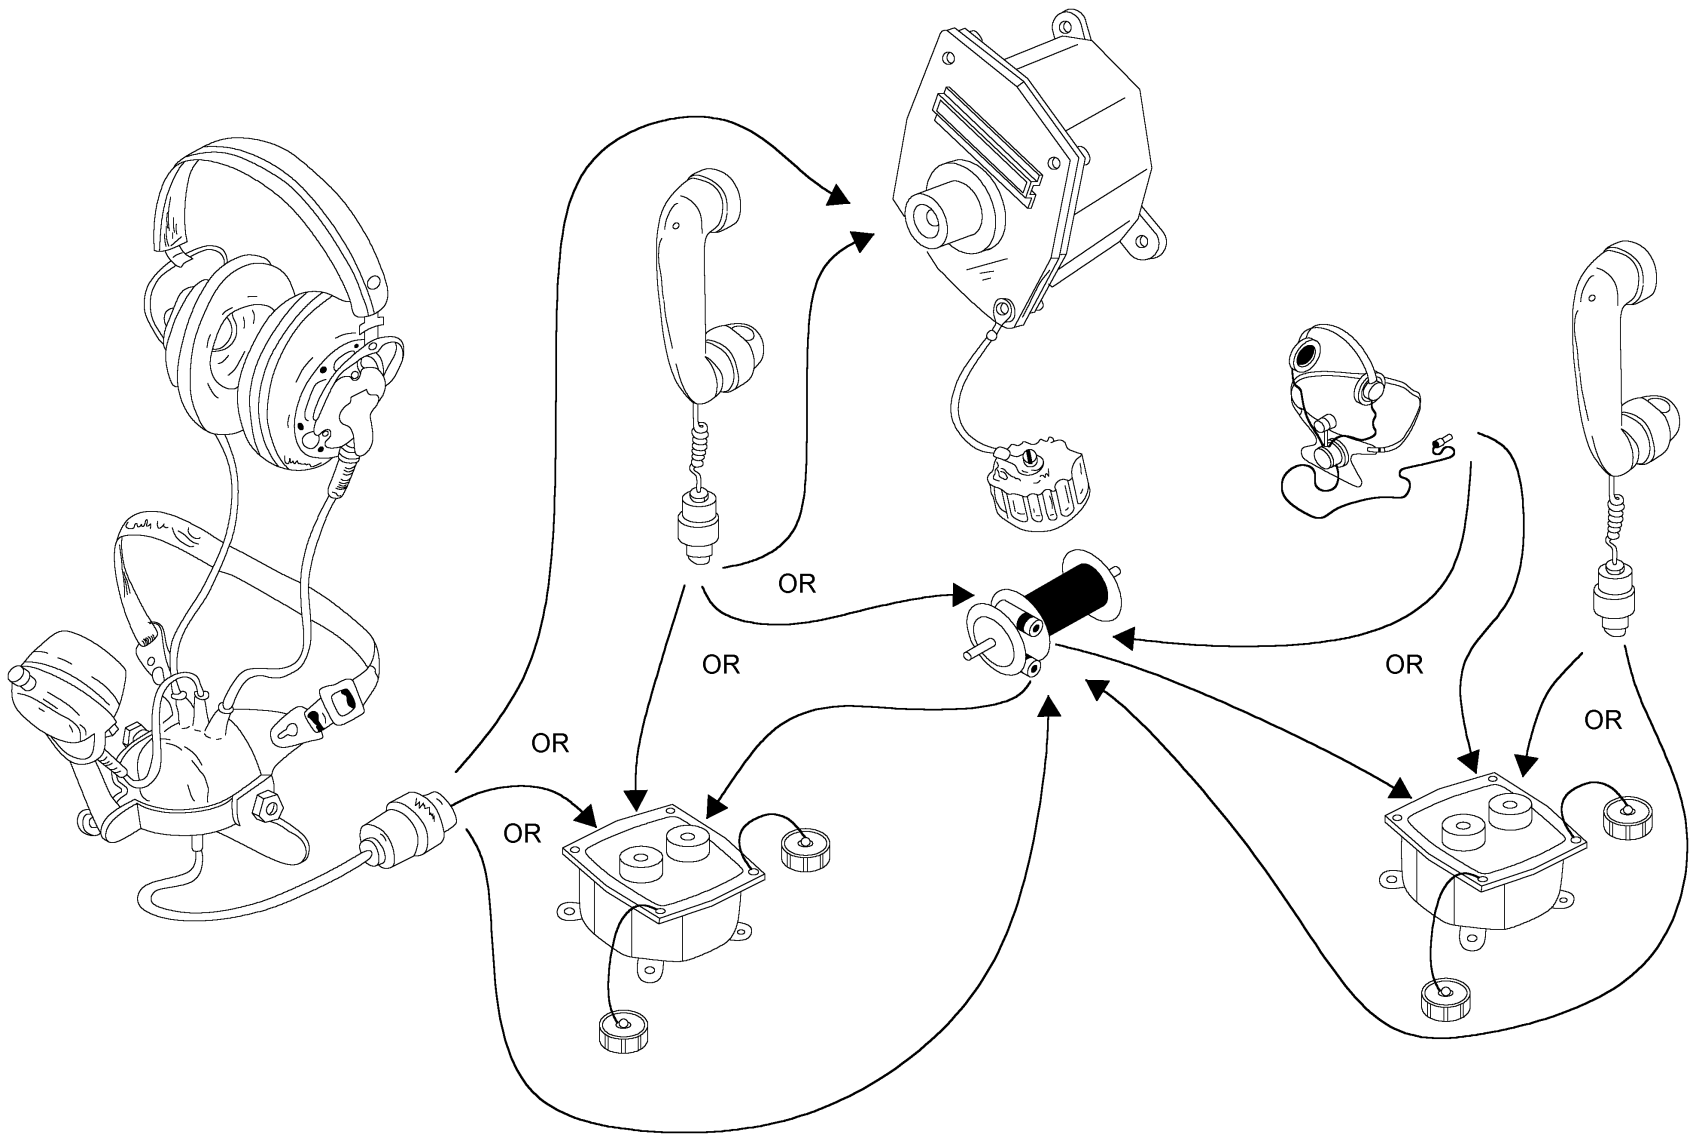

EMERGENCY COMMUNICATIONS EVOLUTION – SKETCH #002
Emergency V.S.P. Phones