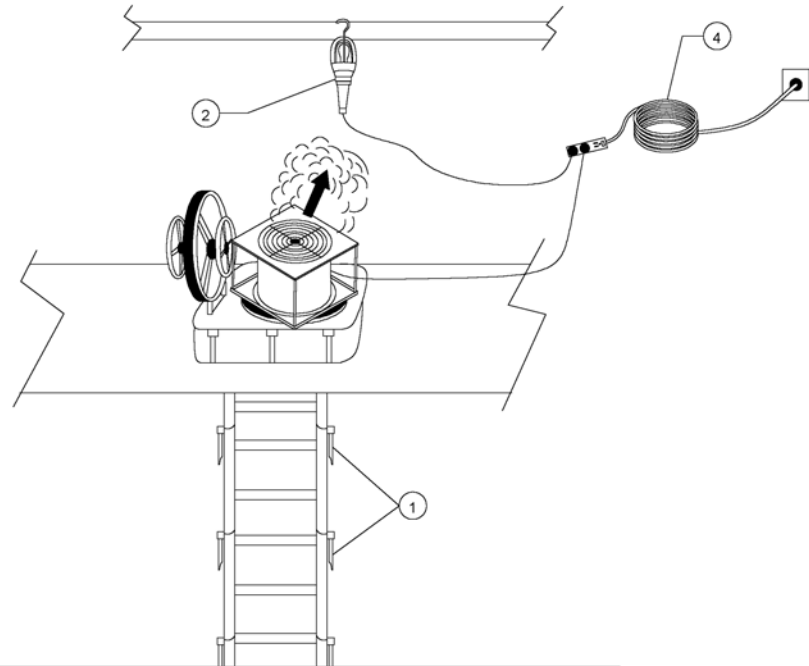

ITEM	QTY	EQUIPMENT
1	AR	CHEM LIGHTS
2	1	EXPLOSION-PROOF LIGHT
3	1	LANTERN - ELECTRIC
4	NOTE 1	CABLE ASSEMBLY - 25 FEET

NOTE 1: IF DISTANCE TO POWER SOURCE IS MORE THAN 25 FEET, USE ADDITIONAL CABLE.

EMERGENCY LIGHTING EVOLUTION - SKETCH #002
Cables, Emergency Lights, Chem Lights and Portable Lantern in Use