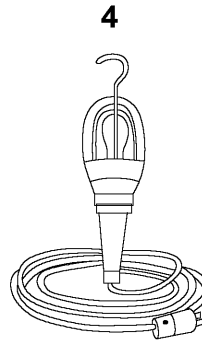

EMERGENCY COMMUNICATIONS EVOLUTION – SKETCH #002
Emergency V.S.P. Phones

EMERGENCY COMMUNICATIONS EVOLUTION - SKETCH #003
Emergency V.S.P. Phone Cable Reel

ITEM	EQUIPMENT
1	REPAIR LOCKER
2	SCENE LEADER
3	INVESTIGATOR
4	DCC

EMERGENCY COMMUNICATIONS EVOLUTION - SKETCH #004
DC Portable Radio Evolution

DAMAGE CONTROL LAYOUT SKETCHES
SECTION 6 - EMERGENCY LIGHTING EVOLUTION

SKETCH NO.	TITLE OF SKETCH	SHEET NO.
001	Emergency Lighting Equipment	6-2
002	Cables, Emergency Lights, Chem Lights and Portable Lantern in Use	6-3