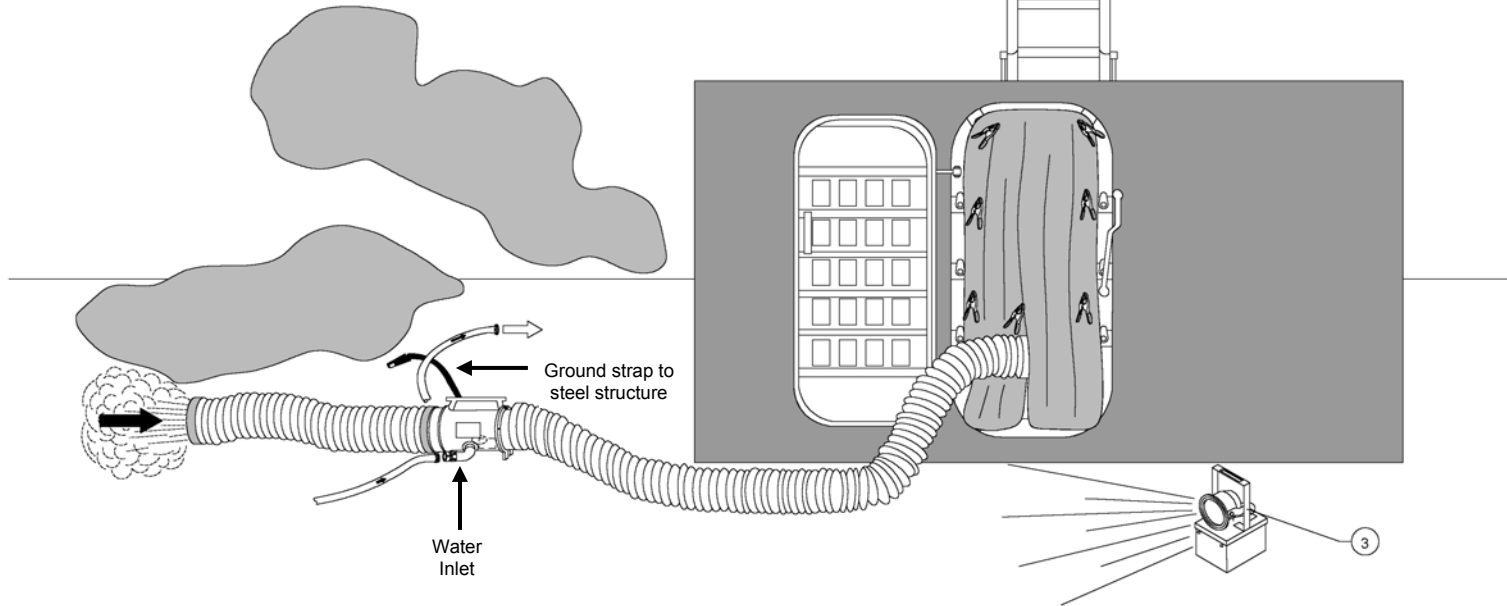

ITEM	QTY	EQUIPMENT
1	AR	CHEM LIGHTS
2	1	EXPLOSION-PROOF LIGHT
3	1	LANTERN - ELECTRIC
4	NOTE 1	CABLE ASSEMBLY - 25 FEET

NOTE 1: IF DISTANCE TO POWER SOURCE IS MORE THAN 25 FEET, USE ADDITIONAL CABLE.

EMERGENCY LIGHTING EVOLUTION - SKETCH #002
Cables, Emergency Lights, Chem Lights and Portable Lantern in Use