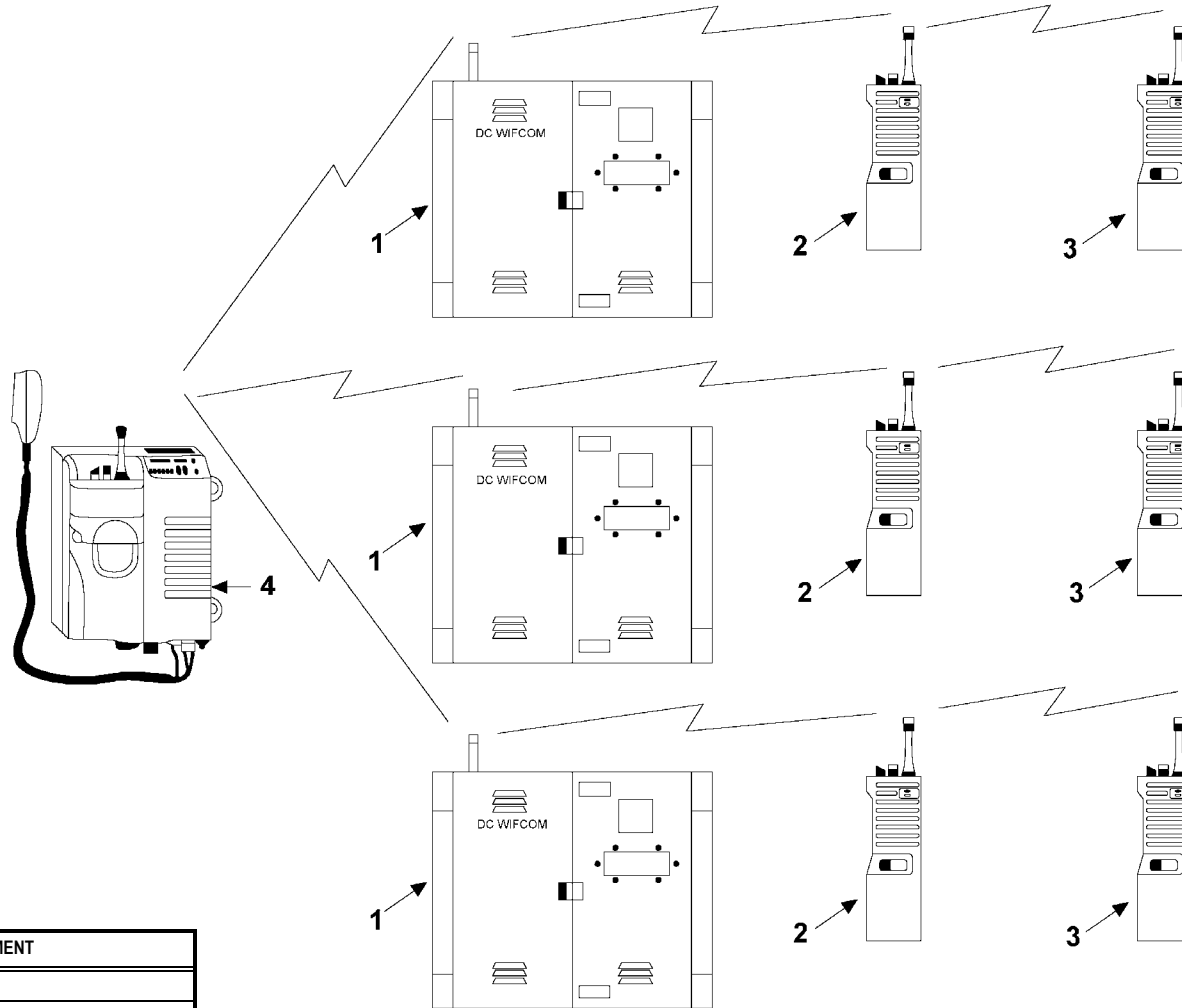

EMERGENCY COMMUNICATIONS EVOLUTION - SKETCH #001
Sound Powered Phone Communications Equipment

ITEM	QTY	EQUIPMENT
1	1	HANDSET
2	1	JACKBOX
3	1	HEADBAND
4	1	TINSEL CORD
5	2	NECKSTRAP
6	1	CHEST PLATE
7	1	JACK PLUG
8	1	CABLE
9	1	SOUND POWERED TRANSMITTER
10	1	SOUND POWERED RECEIVER

EMERGENCY COMMUNICATIONS EVOLUTION – SKETCH #002
Emergency V.S.P. Phones

EMERGENCY COMMUNICATIONS EVOLUTION - SKETCH #003
Emergency V.S.P. Phone Cable Reel

ITEM	EQUIPMENT
1	REPAIR LOCKER
2	SCENE LEADER
3	INVESTIGATOR
4	DCC

EMERGENCY COMMUNICATIONS EVOLUTION - SKETCH #004
DC Portable Radio Evolution

DAMAGE CONTROL LAYOUT SKETCHES
SECTION 6 - EMERGENCY LIGHTING EVOLUTION

SKETCH NO.	TITLE OF SKETCH	SHEET NO.
001	Emergency Lighting Equipment	6-2
002	Cables, Emergency Lights, Chem Lights and Portable Lantern in Use	6-3