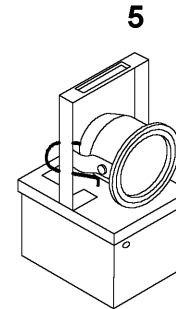

EMERGENCY COMMUNICATIONS EVOLUTION - SKETCH #001
Sound Powered Phone Communications Equipment

ITEM	QTY	EQUIPMENT
1	1	HANDSET
2	1	JACKBOX
3	1	HEADBAND
4	1	TINSEL CORD
5	2	NECKSTRAP
6	1	CHEST PLATE
7	1	JACK PLUG
8	1	CABLE
9	1	SOUND POWERED TRANSMITTER
10	1	SOUND POWERED RECEIVER

EMERGENCY COMMUNICATIONS EVOLUTION – SKETCH #002
Emergency V.S.P. Phones

EMERGENCY COMMUNICATIONS EVOLUTION - SKETCH #003
Emergency V.S.P. Phone Cable Reel

ITEM	EQUIPMENT
1	REPAIR LOCKER
2	SCENE LEADER
3	INVESTIGATOR
4	DCC

EMERGENCY COMMUNICATIONS EVOLUTION - SKETCH #004
DC Portable Radio Evolution

DAMAGE CONTROL LAYOUT SKETCHES
SECTION 6 - EMERGENCY LIGHTING EVOLUTION

SKETCH NO.	TITLE OF SKETCH	SHEET NO.
001	Emergency Lighting Equipment	6-2
002	Cables, Emergency Lights, Chem Lights and Portable Lantern in Use	6-3

ITEM	QTY	EQUIPMENT
1	1	1 CABLE ASSEMBLY - 25 FEET TRIPLE OUTLET
2	1	CABLE ASSEMBLY - 50 FEET
3	1 BOX	1 WAND LIGHT, CHEMICAL - YELLOW (BOX OF 10)
4	1	LIGHT - EXTENSION 50 FT - EXPLOSION-PROOF
5	1	LANTERN - ELECTRIC BATTERY - RECHARGEABLE