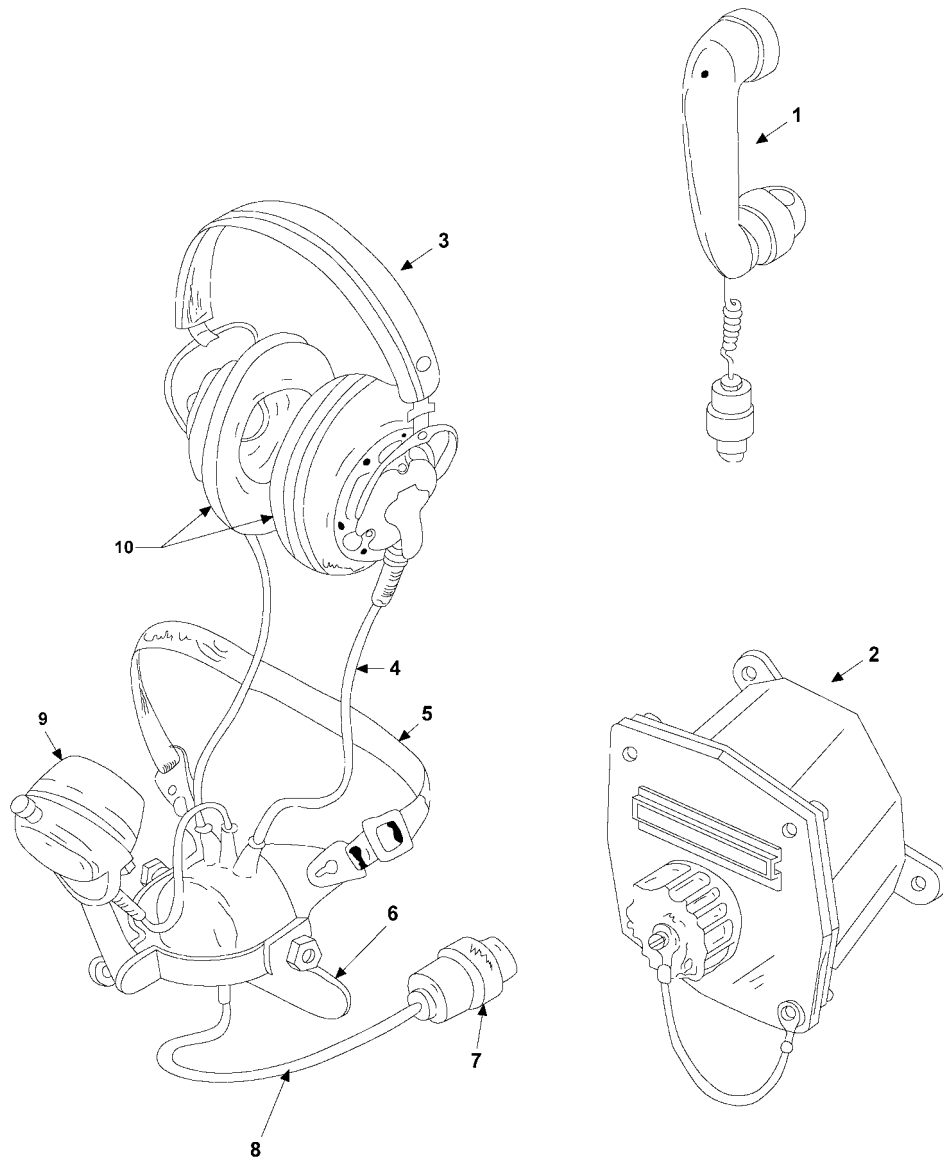

DAMAGE CONTROL LAYOUT SKETCHES
SECTION 5 - EMERGENCY COMMUNICATIONS EVOLUTION

SKETCH NO.	TITLE OF SKETCH	SHEET NO.
001	Sound Powered Phone Communications Equipment	5-2
002	Emergency V.S.P. Phones	5-3
003	Emergency V.S.P. Phone Cable Reel	5-4
004	DC Portable Radio Evolution	5-5

ITEM	QTY	EQUIPMENT
1	1	PLUG - TELEPHONE
2	1	JACK - TELEPHONE
3	1	REEL - CABLE - ORNAGE (X 40J) 200 FT.
4	1	CABLE - 200 FT. TEL TY MR-1D-1
5	2	HEADSET - CHEST - S.P. PHONES W/20' CABLE
6	1	HANDSET - SOUND POWERED PHONES
7	1	JACK BOX - DOUBLE GANG
8	1	JACK BOX - SINGLE OUTLET

EMERGENCY COMMUNICATIONS EVOLUTION - SKETCH #001
Sound Powered Phone Communications Equipment

ITEM	QTY	EQUIPMENT
1	1	HANDSET
2	1	JACKBOX
3	1	HEADBAND
4	1	TINSEL CORD
5	2	NECKSTRAP
6	1	CHEST PLATE
7	1	JACK PLUG
8	1	CABLE
9	1	SOUND POWERED TRANSMITTER
10	1	SOUND POWERED RECEIVER

ITEM	QTY	EQUIPMENT
1	1	1 CABLE ASSEMBLY - 25 FEET TRIPLE OUTLET
2	1	CABLE ASSEMBLY - 50 FEET
3	1 BOX	1 WAND LIGHT, CHEMICAL - YELLOW (BOX OF 10)
4	1	LIGHT - EXTENSION 50 FT - EXPLOSION-PROOF
5	1	LANTERN - ELECTRIC BATTERY - RECHARGEABLE